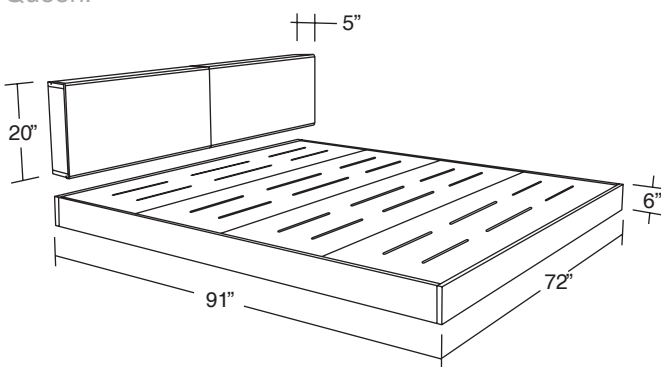

L A X series

by: MASHstudios

12705 Venice Boulevard
Los Angeles, CA 90066
USA

p 310.313.4700
info@laxseries.com
www.laxseries.com

This no frills bed is designed low to the ground and with a bare minimum of components. An additional wall-mounted headboard with a sliding aluminum panel doubles as a storage space to keep bedside miscellany out of sight.

platform bed & headboard

description:
platform bed & wall mounted headboard with aluminum sliding doors.

dimensions:
queen: 91"L x 72" W x 6" H
king: 20"L x 84" W x 5" H

materials:
solid english walnut, natural oil finish,
aluminum with white powder coat

other:
all mounting hardware included.
partial assembly required.